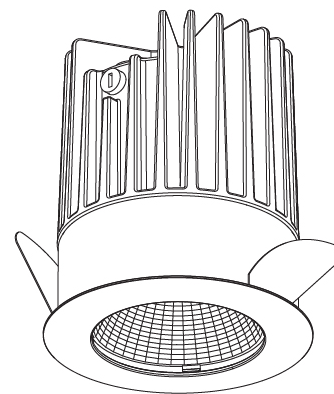

GENERAL

Series: Oiko
Subseries: Oiko Standard
Brand: Prolicht
Division: Architectural
Mounting Type: Recessed
Mounting Location: Ceiling
Subcategory: Downlight

PHYSICAL

Shape: Round
Diameter (mm): 64
Diameter (in): 2 1/2
Height (mm): 74
Height (in): 2 15/16
Ceiling Thickness (mm): 10 / 12.5 / 15
Ceiling Thickness (in): 3/8 or 1/2 or 9/16
Min. Recessing Depth (mm): 90
Min. Recessing Depth (in): 3 9/16
Light Distribution: Downlight
Weight (kg): 0.22
Weight (lbs): 0.49
Fixture Finish: SSR / BKV / CWI / CRY / HAB / UFT / ITA / RUA / FTG / MYG / LOD / PUS / FRO / FUP / KIA / POP / BLS / SPG / MEY / GOH / GUM / CHC / COM / ABZ / JAG / OBR / MOS / ROR
Fixture Material: Aluminum Die Cast
Cut-out Measurements: D. - 60mm / 2 3/8"

ELECTRICAL

Lamp Type: LED (Zhaga Standard)
Input Wattage (W): 14.3
Total Output Wattage (W): 13
Dimming: Tri-Mode (Non-Dimming and Phase Dimming (120Vac only) and 0-10V Dimming)
Driver Included: No
Driver Location: Remote
Driver Type: Constant Current - Universal
Driver Class: Class 2
Input Voltage (V): 120 - 277
Constant Current (MA): 350

LED

Number of LEDs: 1
Color Temperature (°K): 2700 / 3000 / 3500 / 4000
Max. Delivered Lumen (lm): 890 / 920 / 970 / 990
Nominal Lumen (lm): 1304 / 1352 / 1421 / 1450
CRI: >90 CRI
Lamp Life (hrs): 50000

OPTICAL

Reflector: 20 / 40 / 60

RATINGS AND CERTIFICATIONS

Certified By: Certified for North American Standards
IP rating: IP20

74mm 2 15/16"

Ø 41mm 1 5/8"

Ø 64mm 2 1/2"

90mm
3 5/8"

60mm
2 3/8"

10-15
3/8" - 9/16"