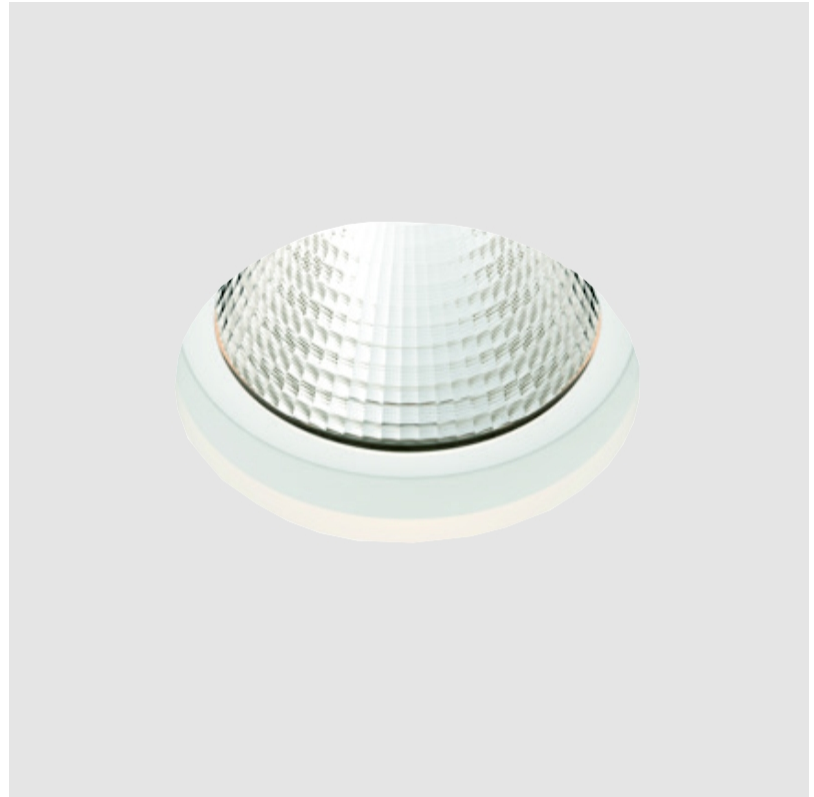

PHYSICAL

Shape: Round
Diameter (mm): 160
Diameter (in): 6 5/16
Height (mm): 146
Height (in): 5 3/4
Ceiling Thickness (mm): 10 / 12.5 / 15
Ceiling Thickness (in): 3/8 or 1/2 or 9/16
Min. Recessing Depth (mm): 160
Min. Recessing Depth (in): 6 5/16
Light Distribution: Downlight
Weight (kg): 1.282
Weight (lbs): 2.826
Fixture Finish: SSR / BKV / CWI / CRY / HAB / UFT / ITA / RUA / FTG / MYG / LOD / PUS / FRO / FUP / KIA / POP / BLS / SPG / MEY / GOH / GUM / CHC / COM / ABZ / JAG / OBR / MOS / ROR
Fixture Material: Aluminum Die Cast
Cut-out Measurements: 172mm / 6 3/4"
Upon Request: Unique Sizes Unique Ceiling Thickness

ELECTRICAL

Lamp Type: LED (Zhaga Standard)
Input Wattage (W): 37.4
Total Output Wattage (W): 33.6 / 34.1
Dimming: Tri-Mode (Non-Dimming and Phase Dimming (120Vac only) and 0-10V Dimming)
Driver Included: No
Driver Location: Recessed Housing
Driver Type: Constant Current - Universal
Driver Class: Class 2
Housing: See components
Input Voltage (V): 120 - 277
Constant Current (MA): 900

LED

Color Temperature (°K): 2700 / 3000 / 3500 / 4000
Max. Delivered Lumen (lm): 2940 / 3123
CRI: >90 CRI
Lamp Life (hrs): 50000
Upon Request: Special Color Temperature RGB-W Tunable White Special LED

OPTICAL

Reflector°: 17 / 30 / 50
Upon Request: Special Beam Angles

RATINGS AND CERTIFICATIONS

Certified By: Certified for North American Standards
IP rating: IP20