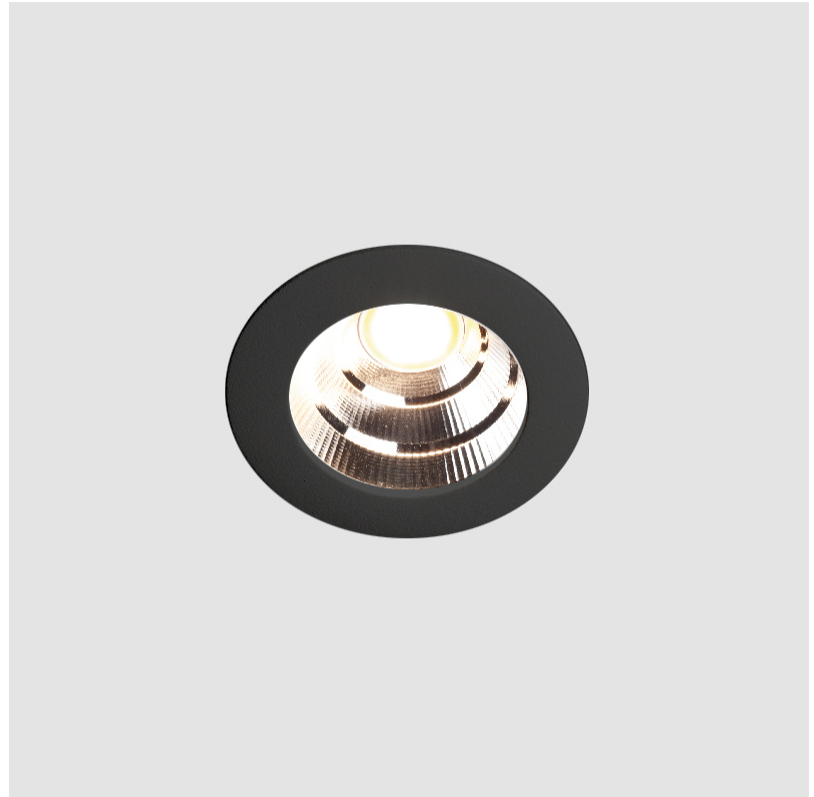

GENERAL

Series: Oiko
Subseries: Oiko Standard
Brand: Prolicht
Division: Architectural
Mounting Type: Recessed
Mounting Location: Ceiling
Subcategory: Downlight

PHYSICAL

Shape: Round
Diameter (mm): 64
Diameter (in): 2 1/2
Height (mm): 74
Height (in): 2 15/16
Ceiling Thickness (mm): 10 / 12.5 / 15
Ceiling Thickness (in): 3/8 or 1/2 or 9/16
Min. Recessing Depth (mm): 90
Min. Recessing Depth (in): 3 9/16
Light Distribution: Downlight
Weight (kg): 0.22
Weight (lbs): 0.49
Fixture Finish: SSR / BKV / CWI / CRY / HAB / UFT / ITA / RUA / FTG / MYG / LOD / PUS / FRO / FUP / KIA / POP / BLS / SPG / MEY / GOH / GUM / CHC / COM / ABZ / JAG / OBR / MOS / ROR
Fixture Material: Aluminum Die Cast
Cut-out Measurements: D. - 60mm / 2 3/8"

ELECTRICAL

Lamp Type: LED (Zhaga Standard)
Input Wattage (W): 14.3
Total Output Wattage (W): 13
Dimming: Tri-Mode (Non-Dimming and Phase Dimming (120Vac only) and 0-10V Dimming)
Driver Included: No
Driver Location: Remote
Driver Type: Constant Current - Universal
Driver Class: Class 2
Input Voltage (V): 120 - 277
Constant Current (MA): 350

LED

Number of LEDs: 1
Color Temperature (°K): 2700 / 3000 / 3500 / 4000
Max. Delivered Lumen (lm): 890 / 920 / 970 / 990
Nominal Lumen (lm): 1304 / 1352 / 1421 / 1450
CRI: >90 CRI
Lamp Life (hrs): 50000

OPTICAL

Reflector: 20 / 40 / 60

RATINGS AND CERTIFICATIONS

Certified By: Certified for North American Standards
IP rating: IP20

74mm 2 15/16"

Ø 41mm 1 5/8"

Ø 64mm 2 1/2"

90mm
3 5/8"

60mm
2 3/8"

10-15
3/8" - 9/16"