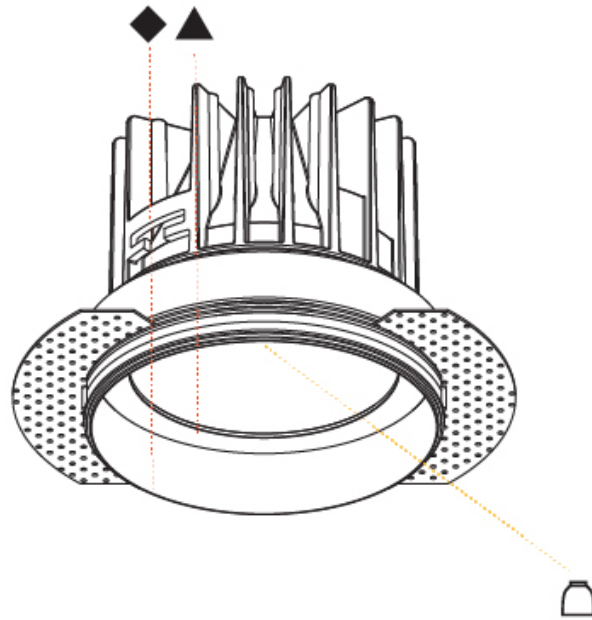

OIKO STANDARD TRIMLESS

A35434-

PROJECT
TYPE
SPECIFIER
QUANTITY
DATE