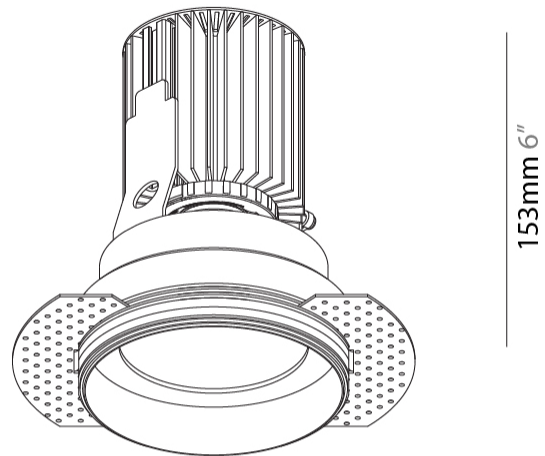

PHYSICAL

Shape: Round
Diameter (mm): 100
Diameter (in): 3 15/16
Height (mm): 153
Height (in): 6
Ceiling Thickness (mm): 10 / 12.5 / 15
Ceiling Thickness (in): 3/8 or 1/2 or 9/16
Min. Recessing Depth (mm): 170
Min. Recessing Depth (in): 6 11/16
Light Distribution: Downlight
Weight (kg): 0.6
Weight (lbs): 1.322
Fixture Finish: SSR / BKV / CWI / CRY / HAB / UFT / ITA / RUA / FTG / MYG / LOD / PUS / FRO / FUP / KIA / POP / BLS / SPG / MEY / GOH / GUM / CHC / COM / ABZ / JAG / OBR / MOS / ROR
Fixture Material: Aluminum Die Cast
Cut-out Measurements: 111mm / 4 3/8" Diameter
Upon Request: Unique Sizes Unique Ceiling Thickness

ELECTRICAL

Lamp Type: LED (Zhaga Standard)
Input Wattage (W): 20.9
Total Output Wattage (W): 18.7
Dimming: Tri-Mode (Non-Dimming and Phase Dimming (120Vac only) and 0-10V Dimming)
Driver Included: No
Driver Location: Recessed Housing
Driver Type: Constant Current - Universal
Driver Class: Class 2
Housing: See components
Input Voltage (V): 120 - 277
Constant Current (MA): 500

LED

Color Temperature (°K): 2700 / 3000 / 3500 / 4000
Max. Delivered Lumen (lm): 1630 / 1670 / 1754 / 1790
CRI: >90 CRI
Lamp Life (hrs): 50000
Upon Request: Special Color Temperature RGB-W Tunable White Special LED

OPTICAL

Reflector: 18 / 26 / 40

RATINGS AND CERTIFICATIONS

Certified By: Certified for North American Standards
IP rating: IP20

Ø 100mm 3 15/16"

Ø 155mm 6 1/8"